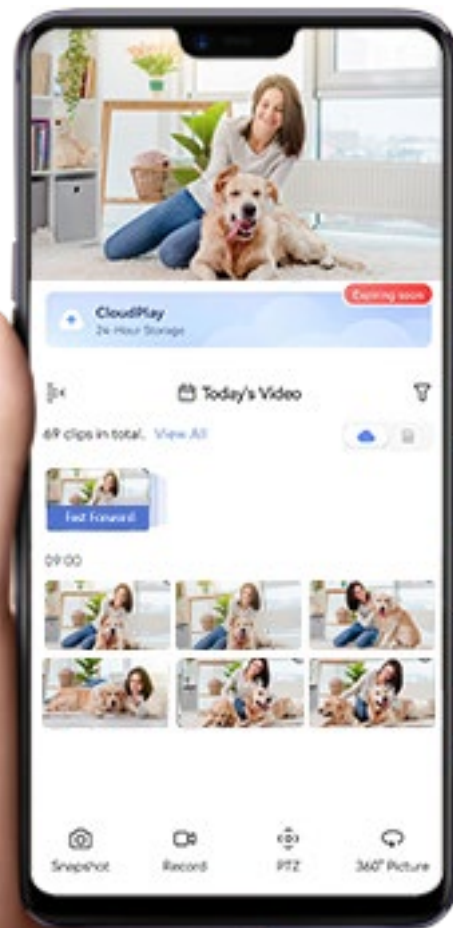

It notifies you when you're needed

The camera alerts you if the noise level suddenly changes – whether your baby cries or a siren breaks out. Your family members can also simply wave at the camera to take a photo or initiate a video call to your phone.

Human Voice
Enhancement

Noise-Cancelling
Dual-Mic Setup

10-Meter
Sound Pick-Up

Steady connection for boosted performance

Set up the camera network, either wired or wirelessly. You can connect the camera to either 2.4 or 5 GHz² band to ensure a strong Wi-Fi signal.

Never miss a moment with safe video storage

Secure your unforgettable moments on a local microSD card of up to 256 GB, or subscribe to EZVIZ CloudPlay for fully-encrypted cloud storage and extra peace of mind¹.

Supports MicroSD Card

Supports EZVIZ CloudPlay Storage

We protect your data and privacy

Data security is the cornerstone of every product we design. Enjoy your private time anytime just by using the privacy shutter to cover the camera lens completely. Most importantly, you are the only one who can access and de-encrypt your data.